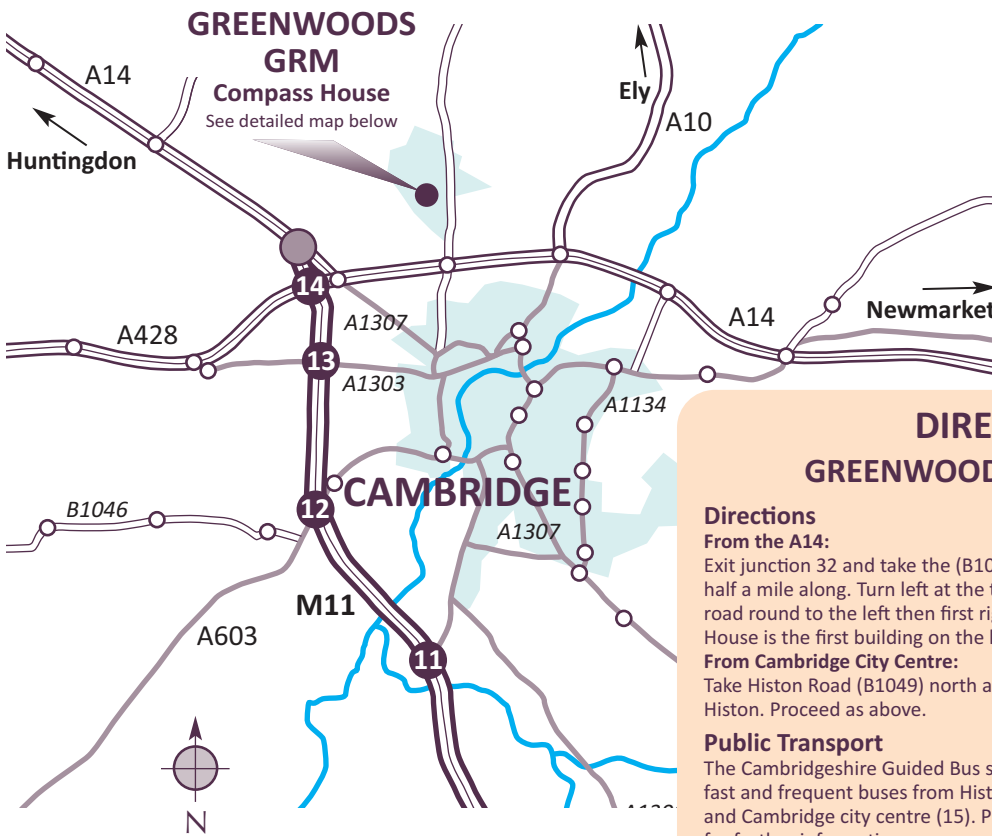

GREENWOODS GRM

DIRECTIONS TO GREENWOODS GRM - Cambridge

Directions

From the A14:

Exit junction 32 and take the (B1049) towards Histon. Vision Park is signposted half a mile along. Turn left at the traffic lights where signposted, follow the road round to the left then first right, Chivers Way, into Vision Park; Compass House is the first building on the left.

From Cambridge City Centre:

Take Histon Road (B1049) north and cross the A14, taking B1049 towards Histon. Proceed as above.

Public Transport

The Cambridgeshire Guided Bus stops close to Vision Park which offers fast and frequent buses from Histon to Huntingdon (50 minutes), St Ives (15) and Cambridge city centre (15). Please see www.thebusway.info for further information.

GREENWOODS GRM Compass House

PARKING

Please park in spaces 186 to 194. To find them, head straight down through the car park from the entrance keeping Compass House on your left. Take the last right hand turn. Spaces 186 to 194 are on your right.