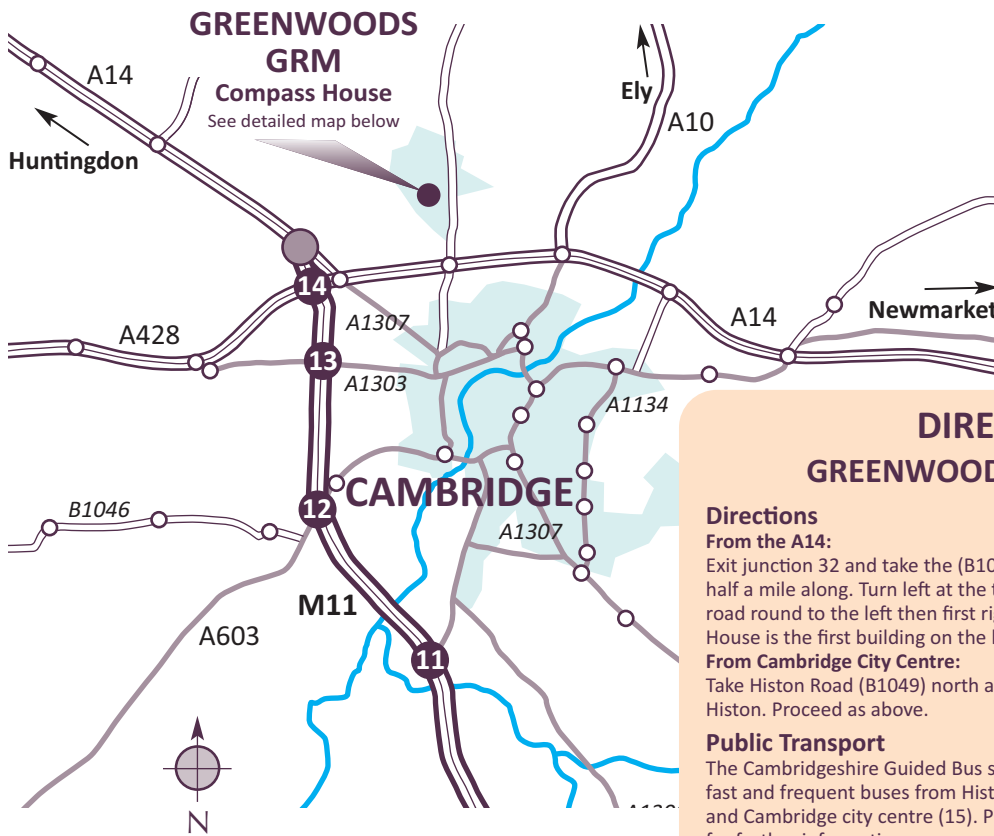

GREENWOODS GRM

DIRECTIONS TO GREENWOODS GRM - Cambridge

Directions

From the A14:

Exit junction 32 and take the (B1049) towards Histon. Vision Park is signposted half a mile along. Turn left at the traffic lights where signposted, follow the road round to the left then first right, Chivers Way, into Vision Park; Compass House is the first building on the left.

From Cambridge City Centre:

Take Histon Road (B1049) north and cross the A14, taking B1049 towards Histon. Proceed as above.

Public Transport

The Cambridgeshire Guided Bus stops close to Vision Park which offers fast and frequent buses from Histon to Huntingdon (50 minutes), St Ives (15) and Cambridge city centre (15). Please see www.thebusway.info for further information.

GREENWOODS GRM Compass House

PARKING

Please park in spaces C86 to C94. To find them, head straight down through the car park from the entrance keeping Compass House on your left. Take the last right hand turn. Spaces C86 to 94 are on your right.